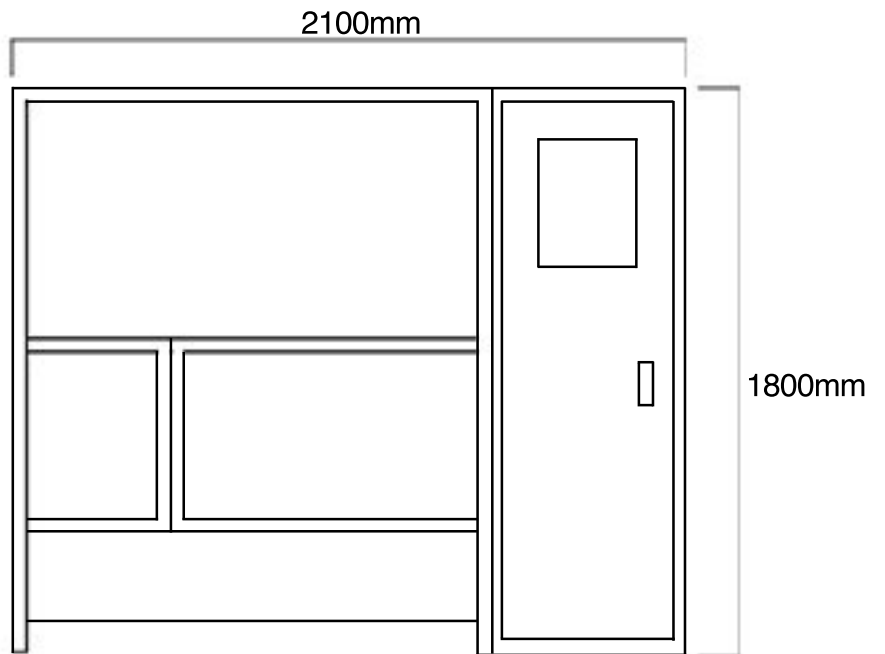

K9000 DOGWASH SYSTEMS (NZ)

PLAN VIEW

LEFT VIEW

FRONT VIEW