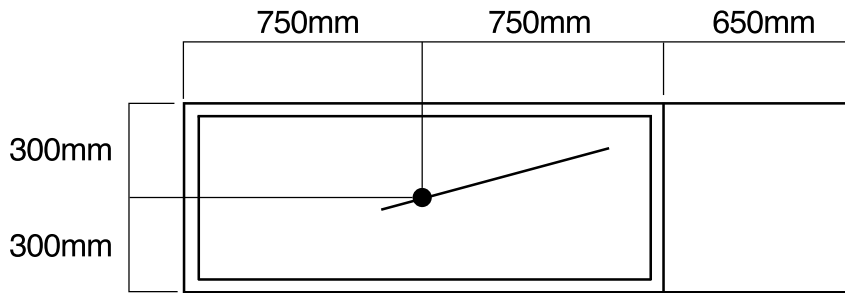

K9000 DOGWASH SYSTEMS (NZ)

PLAN VIEW

LEFT VIEW

FRONT VIEW